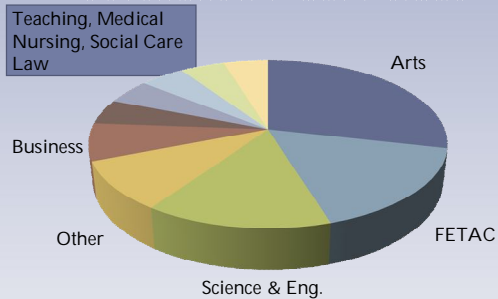

Destination of 2010 Class

Seamount College,
Kinvara, Galway

11