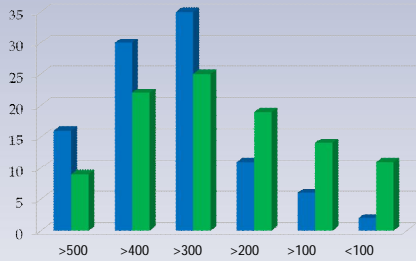

Seamount College,
Kinvara, Galway

2

Points 2011 (NUIG)

- Arts 340
- Commerce 360
- Science 370
- Engineering 400

Seamount College, Kinvara, Galway

3

2011 Leaving Cert. Points Seamount vs National Average

Points	# of Students	Seamount	Nat. Average	
500-600	9/42	21.4%	8.6%	✓
400-499	13/42	30.9%	22%	
300-399	14/42	33.4%	25%	
200-299	6/42	14.2%	19%	✗
100-199	0/42	0%	13.4%	
< 100	0/42	0%	11.5%	

Source: www.cao.ie

Seamount College,
Kinvara, Galway

4

2011 Comparison to Nat. Avg.

Seamount College,
Kinvara, Galway

5

2010 Leaving Cert. Points Seamount vs National Average

Points	# of Students	Seamount	Nat. Average	
500-600	7/44	16%	9%	✓
400-499	13/44	30%	22%	
300-399	15/44	35%	25%	
200-299	5/44	11%	19%	✗
100-199	3/44	6%	14%	
< 100	1/44	2%	11%	

Source: www.cao.ie

Seamount College,
Kinvara, Galway

6

2010 Comparison to Nat. Avg.

Seamount College,
Kinvara, Galway

7

2009 Leaving Cert. Points Seamount vs National Average

Points	#of Students	Seamount	Nat. Average
500-600	10	20%	9%
400-499	18	36%	21%
300-399	16	32%	25%
200-299	4	8%	18%
100-199	2	4%	14%
< 100	0	0%	12%