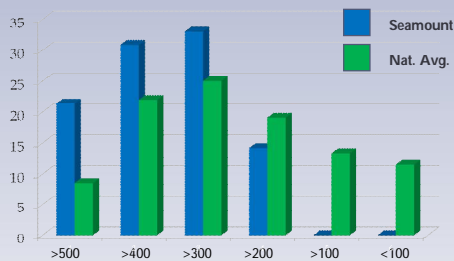

LEAVING CERTIFICATE ANALYSIS 2011

Seamount College,
Kinvara, Galway

1

Note...

- 2011 Seamount Avg Point Score was 414
- 2010 Seamount Avg Point Score was 386
- 2009 Seamount Avg Point Score was 380
 - Note National Average was 300 Points
 - (The Irish Times, September 28th 2010)

Seamount College,
Kinvara, Galway

2

Points 2011 (NUIG)

- Arts 340
- Commerce 360
- Science 370
- Engineering 400

Seamount College, Kinvara, Galway

3

2011 Leaving Cert. Points Seamount vs National Average

Points	# of Students	Seamount	Nat. Average	
500-600	9/42	21.4%	8.6%	✓
400-499	13/42	30.9%	22%	
300-399	14/42	33.4%	25%	
200-299	6/42	14.2%	19%	✗
100-199	0/42	0%	13.4%	
< 100	0/42	0%	11.5%	

Source: www.cao.ie

Seamount College,
Kinvara, Galway

4

2011 Comparison to Nat. Avg.

Seamount College,
Kinvara, Galway

5

2010 Leaving Cert. Points Seamount vs National Average

Points	# of Students	Seamount	Nat. Average	
500-600	7/44	16%	9%	✓
400-499	13/44	30%	22%	
300-399	15/44	35%	25%	
200-299	5/44	11%	19%	✗
100-199	3/44	6%	14%	
< 100	1/44	2%	11%	