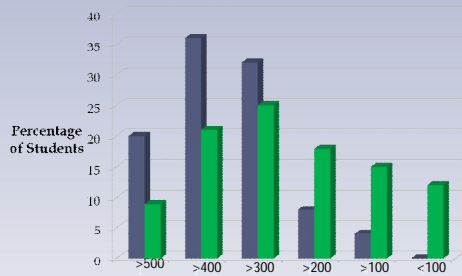

Source: www.cao.ie

Seamount College,
Kinvara, Galway

6

2010 Comparison to Nat. Avg.

Seamount College,
Kinvara, Galway

7

2009 Leaving Cert. Points Seamount vs National Average

Points	#of Students	Seamount	Nat. Average
500-600	10	20%	9%
400-499	18	36%	21%
300-399	16	32%	25%
200-299	4	8%	18%
100-199	2	4%	14%
< 100	0	0%	12%

Source: www.cao.ie

Seamount College,
Kinvara, Galway

8

2009 Comparison to Nat. Avg.

Seamount College,
Kinvara, Galway

9

LCVP 2011

- 60% (25 students) sat LCVP
- 45% (19 students) gained in points.